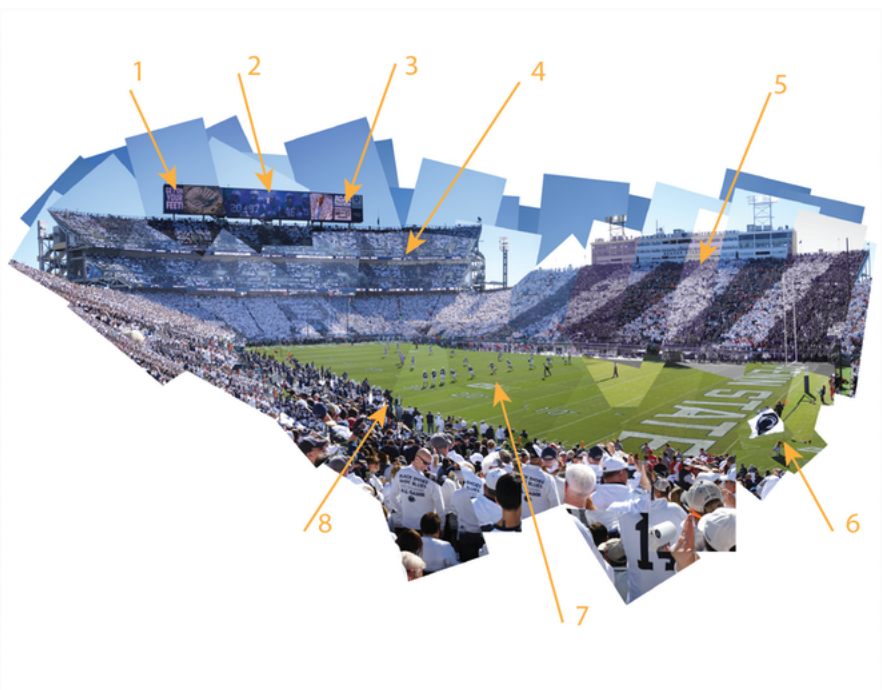

Penn State Football - Kickoff - Eight Unique Details

1. Jumbotron - Get on Your Feet and Stadium View of Stripe Out
2. Jumbotron - Team Walking Out Of Tunnel
3. Jumbotron - Nittany Lion Roar Tracker
4. Student Section - added banner scoreboards with Avalanche of South w/EQ
5. Opposite Field Seats taken in selective color to pop blue and white
6. Nittany Lion with Flag
7. Team at Kickoff
8. Coach and Team Sideline

Artist: Matthew Parker

reinventing-reality.com